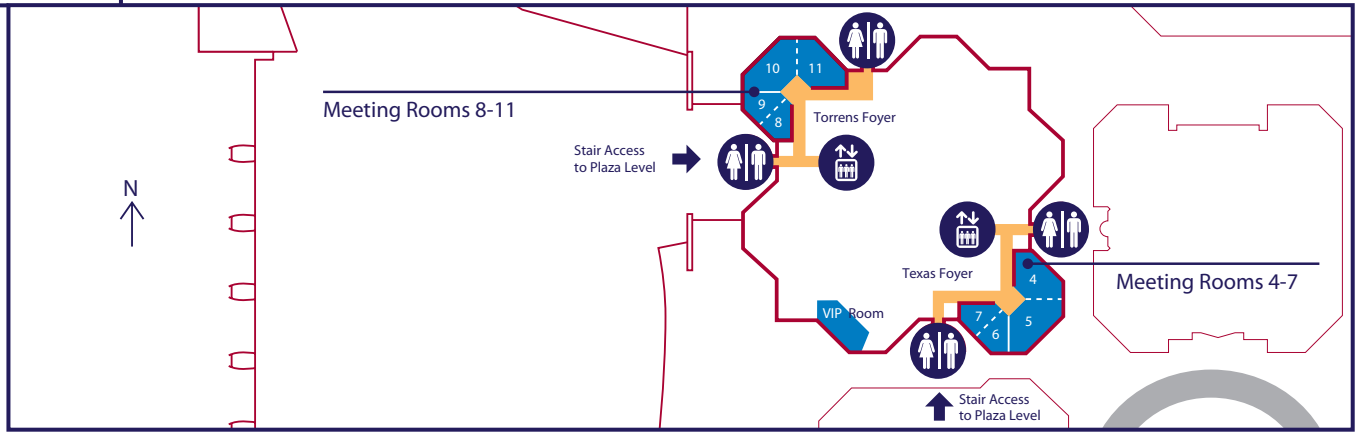

- Circulation areas
- Function areas
- Regattas Bistro and Internet Café

North Terrace, Adelaide, South Australia 5000
 Telephone (61 8) 8212 4099 Facsimile (61 8) 8212 5101
 sales@adelaidecc.com.au
 www.adelaidecc.com.au

ADELAIDE CONVENTION CENTRE

Level One

Plaza Level

Riverbank Level