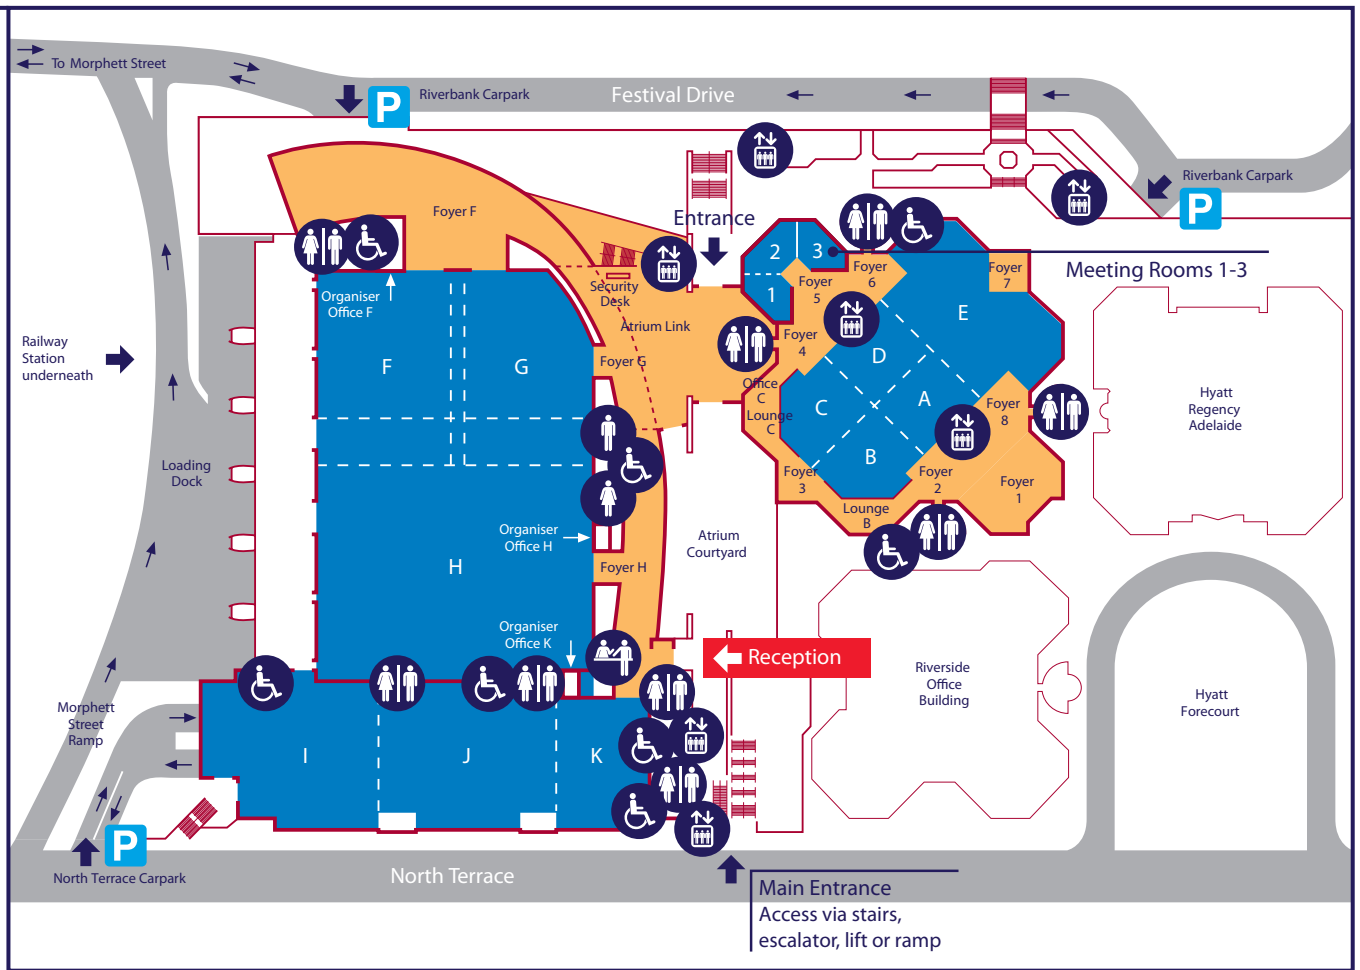

- Circulation areas
- Function areas
- Regattas Bistro and Internet Café

North Terrace, Adelaide, South Australia 5000
 Telephone (61 8) 8212 4099 Facsimile (61 8) 8212 5101
 sales@adelaidecc.com.au
 www.adelaidecc.com.au

ADELAIDE CONVENTION CENTRE

Level One

Plaza Level

Riverbank Level